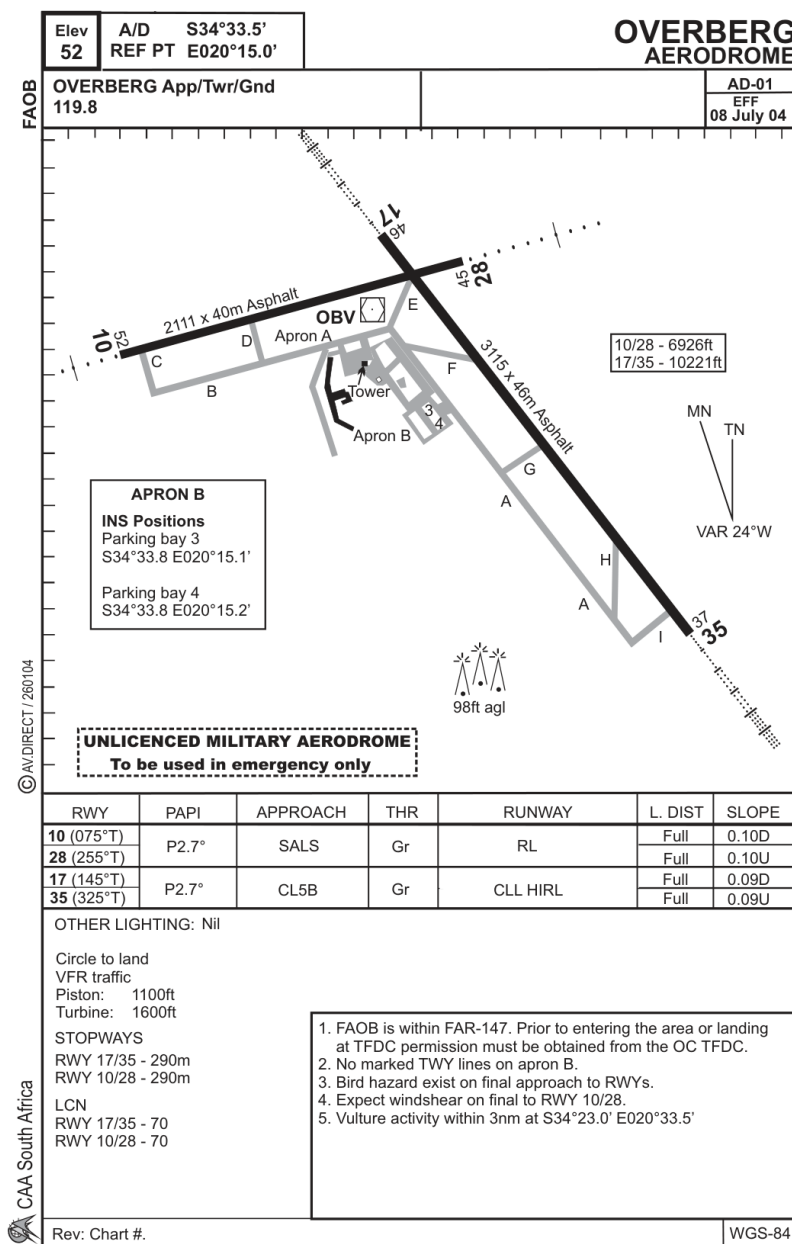

OVERBERG AIRPORT (FAOB)

FAOB | Military / Test range — verify access

Coordinates S34°33'17" E20°15'02"
Elevation (?)
Access Military / Test range — verify access

Runways

RWY	Length	Width	Surface	Strength
10/28	(?)	(?)	Tar	(?)
17/35	(?)	(?)	Tar	(?)

[!] [!] May have restricted airspace — check NOTAMS

- Denel Overberg Test Range
- Near Bredasdorp/Agulhas
- ~95 nm from Morningstar

Aerodrome Diagram

Verify currency against official AIP

Data source: SACAA AIP (collected 2026-03-19)