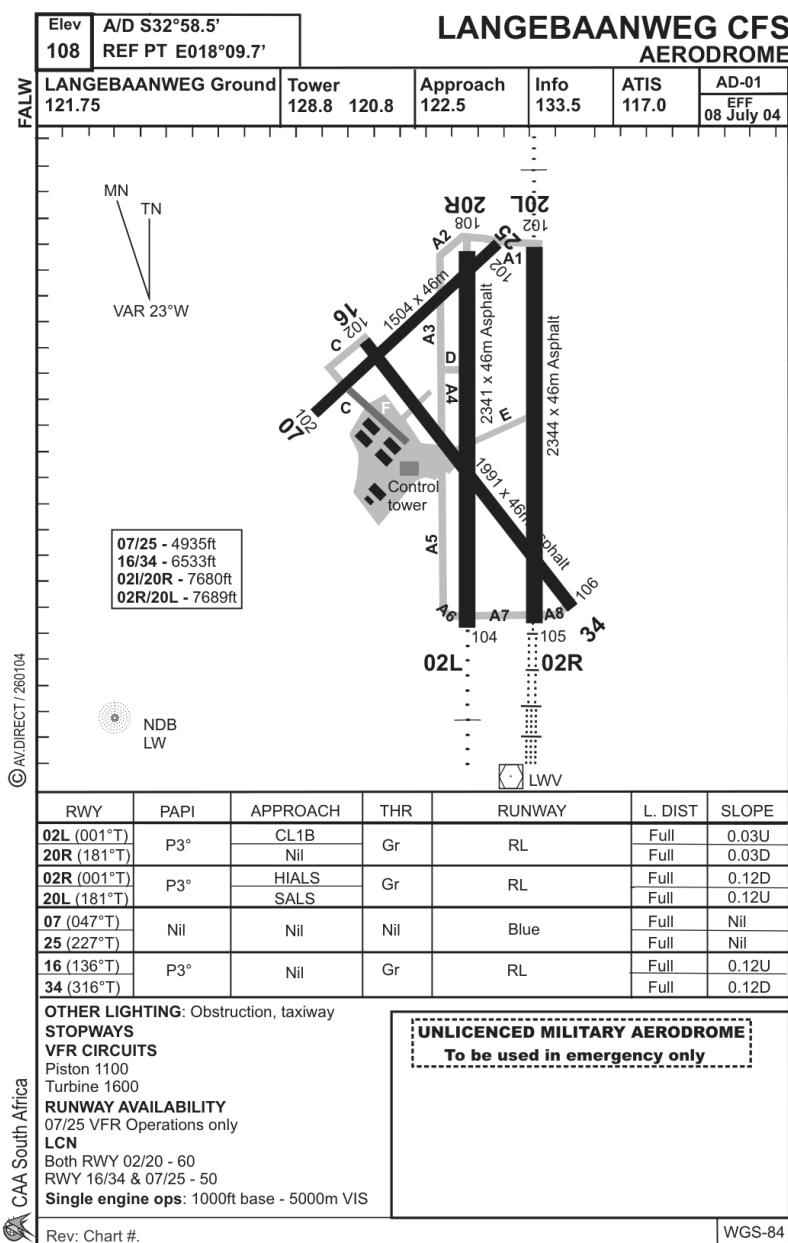

LANGEBAAWEG AIR FORCE BASE (FALW) — MILITARY

FALW | Military (SAAF) — civilian use requires military authorisation

Coordinates S32°58'08" E18°09'37"
Elevation 108 ft AMSL
Access Military (SAAF) — civilian use requires military authorisation

[!] [!] Civilian PPR status — contact SAAF well in advance

- South African Air Force base on the West Coast
- Home to SA Air Force Museum
- Satellite training field at Somersveld (FALS)
- All aircraft operating in the Saldanha area must contact Langebaan MIL APP
- ~70 nm from Morningstar

Aerodrome Diagram

Verify currency against official AIP

Data source: SACAA AIP (collected 2026-03-19)